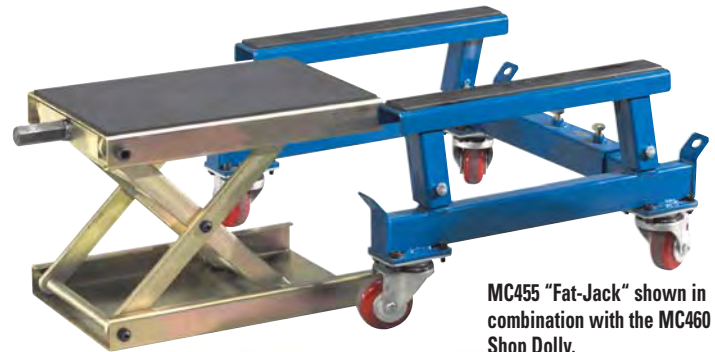

HANDY PORTABLE LIFTS

SPECIFICATIONS

Type: Air (6.7cfm @ 100 psi)
 Capacity: 1500 lbs.
 Table Size: 28" x 84"
 Length: (Overall) 115"
 Maximum Rise: 40"
 Minimum Height: 10"
 Weight: 560 lbs.

**B.O.B. 1500
 PORTABLE AIR LIFT**
 Catalog No. 14472

The B.O.B. 1500 Air Lift is packed with features and benefits. This lift was designed from the ground up with the Motorcycle/ATV technician in mind. It features a dropout rear panel that makes rear wheel removal a breeze. The lift has a 40" maximum rise with seven intermediate locking positions and a lifting capacity of 1,500 pounds. For easy on/off loading, the lift lowers to 10". To better fit your needs, the B.O.B. 1500 Lift can be outfitted with several different options.

FEATURES

- Extra heavy-duty pneumatic air cylinder
- A variety of optional extension choices
- 28" x 84" steel top with removable rear ramp (included)
- 1,500 lb. Capacity
- Lifts up to 40" high
- Multiple position front wheel vise (recommended)
- Foot pedal control valve allows easy up-down operation

MC455 "Fat-Jack" shown in combination with the MC460 Shop Dolly.

**CENTER LIFT
 "FAT-JACK"**
 Catalog No. MC455

MC455 (collapsed)

3-1/2"

The MC455 "Fat-Jack" is an oversized version of the MC450. The top surface measures 10" x 16" and has an 1100 lb capacity. This Center Lift Jack also works well in combination with the MC460 shop Dolly. A Rubber Non-Skid Pad is included with the "Fat-Jack".